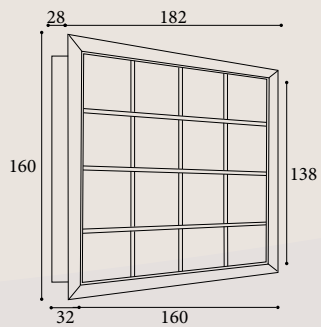

Item	LI 1030	
Frame	MC (m³) 0,30	Kgs (kg) 11
Internal	MC (m³) 0,126	Kgs (kg) 35

- DISPONIBILE AL GREZZO • DISPONIBILE SU MISURA
- ROUGH AVAILABLE • CUSTOMIZED AVAILABLE
- RAU VERFÜGBAR • MAßGEFERTIG VERFÜGBAR