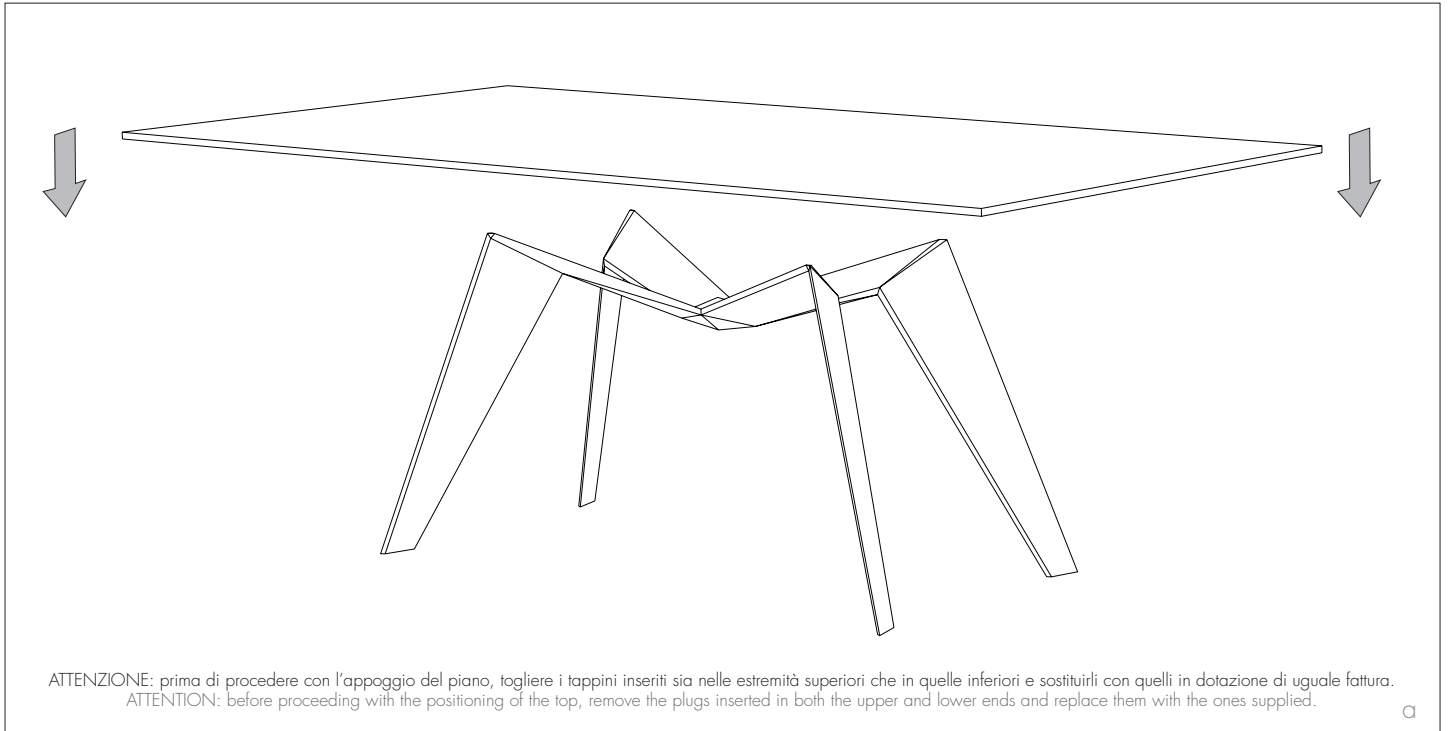

reverse

design by M. Mottin/E. Barbieri

scheda di montaggio
assembly instructions

8094FS

100% Made in Italy

Tonin Casa
divisione della
Progetto Design International srl

Via Palladio, 43
35010 San Giorgio in Bosco (PD), Italy