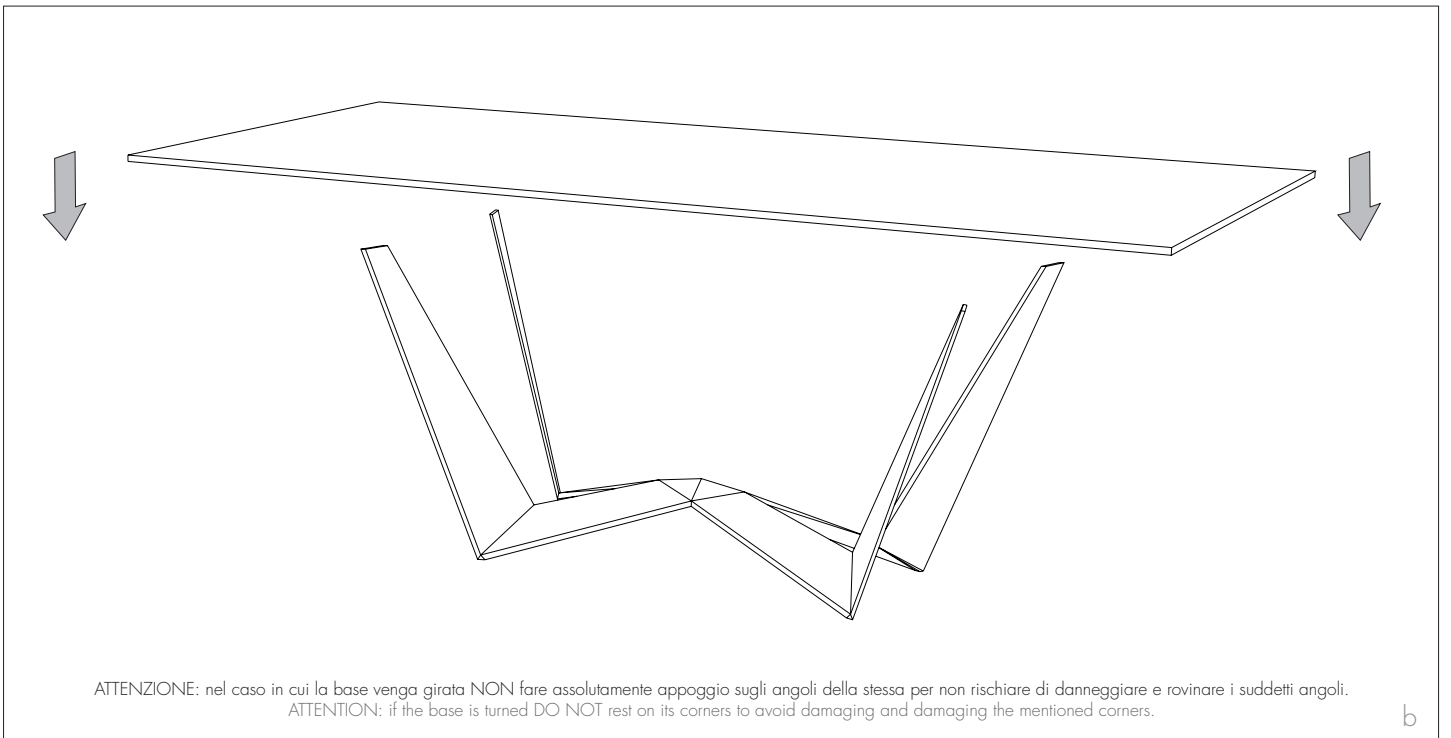

reverse

design by M. Mottin/E. Barbieri

scheda di montaggio
assembly instructions

8094FS

100% Made in Italy

Tonin Casa
divisione della
Progetto Design International srl

Via Palladio, 43
35010 San Giorgio in Bosco (PD), Italy